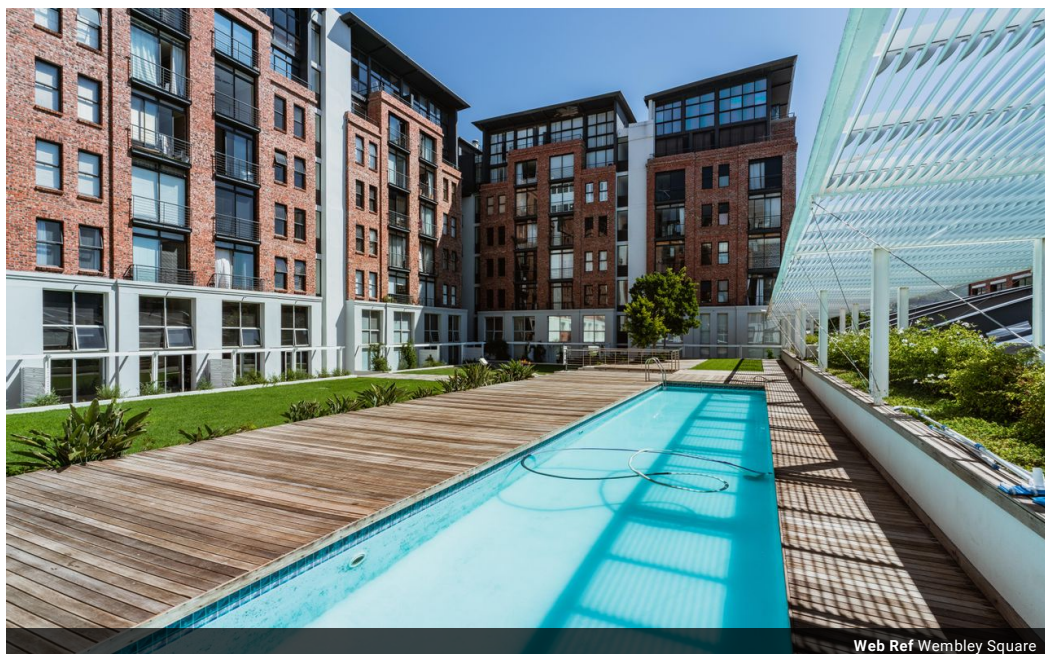

Nicole Campbell
0716413568
nicolec@fmssalesandleasing.co.za

Contact Head Office

021 815 5700

5th Floor
The Terraces
25 Protea Road
Claremont
Cape Town